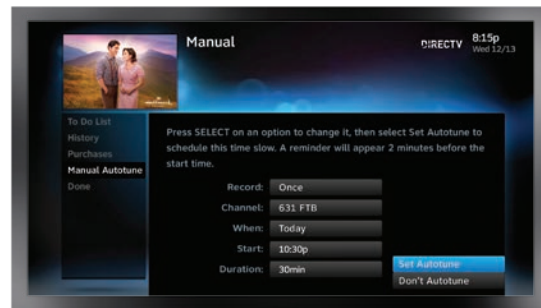

Never Miss Your Favorite Shows

Catch every minute of your show or game, even if you don't have a DVR. Autotune switches you to the channel you want to watch as soon as the action starts.

- > Press **GUIDE** on your remote.
- > Select the event or show you want to watch.
- > Highlight **SET AUTOTUNE** and press **SELECT**.

Available on H25 HD Receivers.

Watch *When Calls the Heart* on Hallmark CHANNEL

One-Line On-Screen Guide

See what's coming up without missing what's on. View the One-Line On-Screen Guide while viewing your program on the full screen.

- > Press **ENTER** or the **BLUE** button on your remote.
- > Scroll through the Guide, one line at a time.
- > Press **EXIT** to close the Guide.