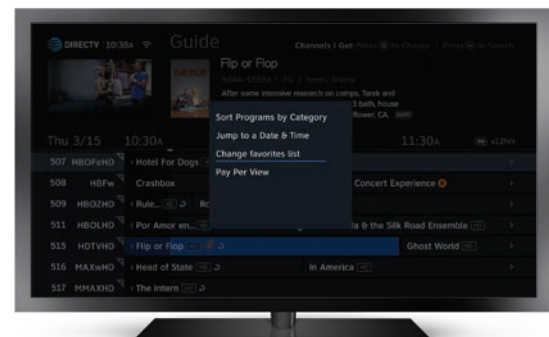

Need to limit or block programming?

- › Press the **MENU** button.
- › Select **SETTINGS**, and **PARENTAL** or **CONTENT CONTROLS**.