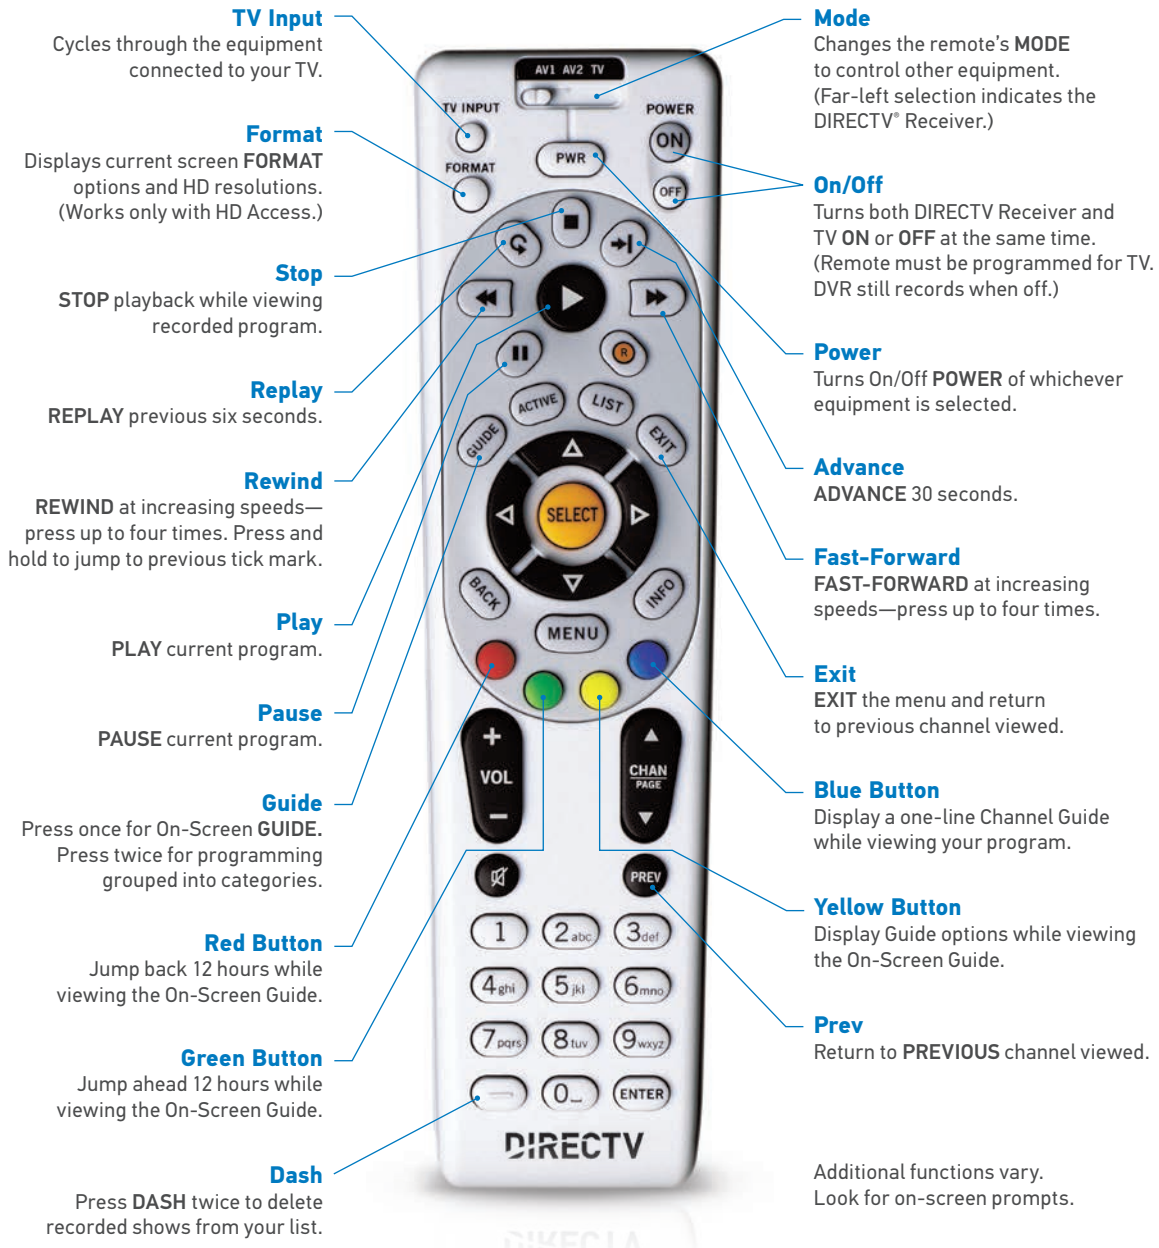

- 14 > Understanding Your Monthly Statement
- 15 > Auto Bill Pay

16 TAP INTO THE ULTIMATE TV

- 16 > Free DIRECTV FOR BUSINESSSM Remote App

18 TROUBLESHOOTING

Program Remote (RC73)

For use with the H44 on business accounts.

- > On the remote, press **MENU**.
 - > Select **SETTINGS**, then **REMOTE CONTROL**.
 - > Select **IR/RF SETUP**.
 - > Press **SELECT** to highlight remote type.
 - > Press the **DOWN ARROW** to highlight **RF**.
 - > Press **SELECT**.
 - > Select **CONTINUE**.
- > Once RF setup is complete, select **PROGRAM REMOTE** to program the remote to the TV.
 - > Complete by following on-screen prompts.

TV Input

Cycles through the equipment connected to your TV.

Format

Displays current screen **FORMAT** options and HD resolutions. (Works only with HD Access.)

Stop

STOP playback while viewing recorded program.

Program Your Universal Remote:

Your new DIRECTV® Universal Remote can control your entire entertainment system—TVs, DVD players, VCRs and stereo systems.

For HD Receivers:

- › Press the **MENU** button.
- › Select **SETTINGS & HELP, SETTINGS, REMOTE CONTROL.**