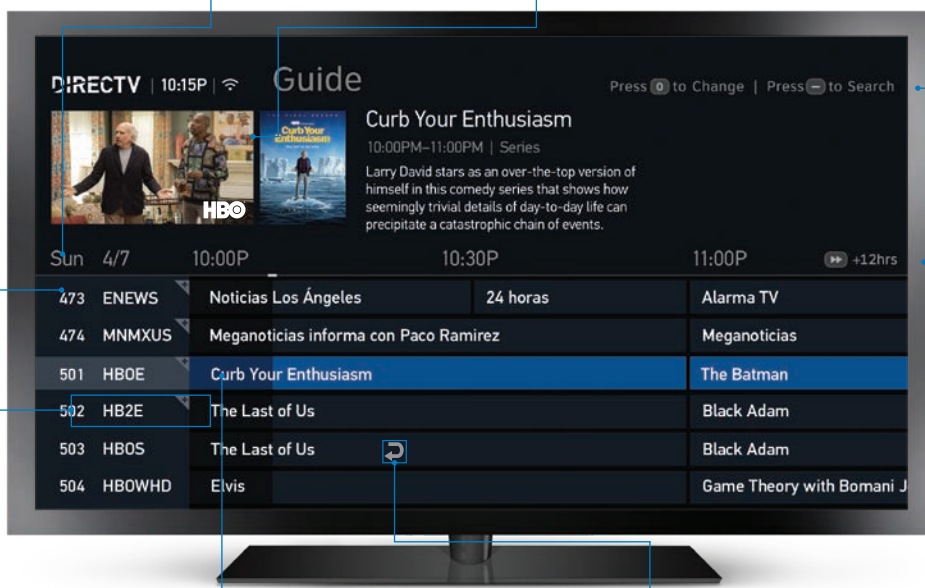

On Demand

+ next to a channel name indicates that On Demand content is available. Highlight the channel name and then press **SELECT** to access. Only available for certain account types that qualify and subscribe to DVR service.