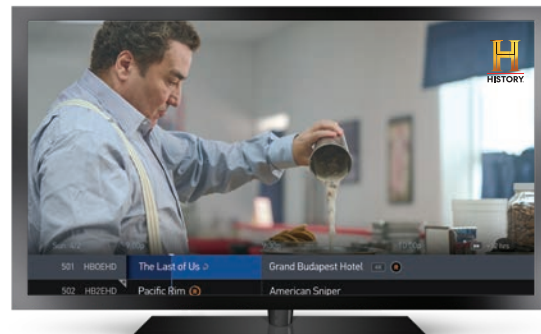

- > Press **ENTER** or the **BLUE** button on your remote.
- > Scroll through the Guide, one line at a time.
- > Press **EXIT** to close the Guide.

Watch *The Food That Built America* on HISTORY

DoublePlay™