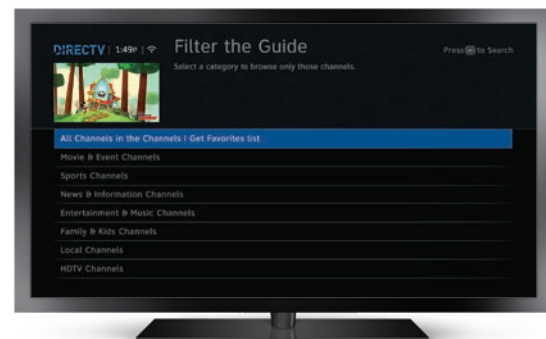

- > Press the **RIGHT ARROW** on your remote to launch the TV Apps dock.
- > Use the **ARROW** buttons to highlight the app you want.
- > Press **SELECT** to launch.

Available on HD DVR Receivers (models HR20 or later) connected to the Internet.

See back cover for legal disclosures.

Smart Search

Spend less time searching and more time watching with our intuitive search feature.

- › Press **DASH** or **MENU** on your remote.
- › Choose **SEARCH**.
- › Search by title, person, channel or keyword.

Scroll through the channel options until you find the one you're looking for, then press **SELECT**.

Customize Your Guide

Quickly get to your favorite channel right away, or discover something new.

- › Press the **GUIDE** button **TWICE** to search by category.
- › Scroll through the options, then press **SELECT** to view a category.