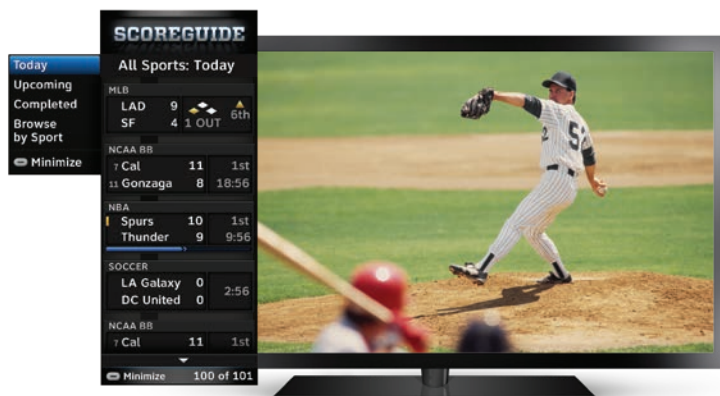

SPORTSMIX® Channel¹

Watch up to eight different sporting events, highlights and analysis from popular sports networks at the same time, all in HD!

- > Tune to **Ch. 205 SPORTSMIX®**.
- > Use the **ARROW** buttons to highlight a channel and to hear audio for that channel. Press **SELECT** to tune directly to that specific channel.

- > Press the **RED** button when watching any sports channel.

When a game is blacked out, set your receiver to automatically search for it on another channel. The GameSearch™ setting defaults to Off; to use this feature, change setting to On.