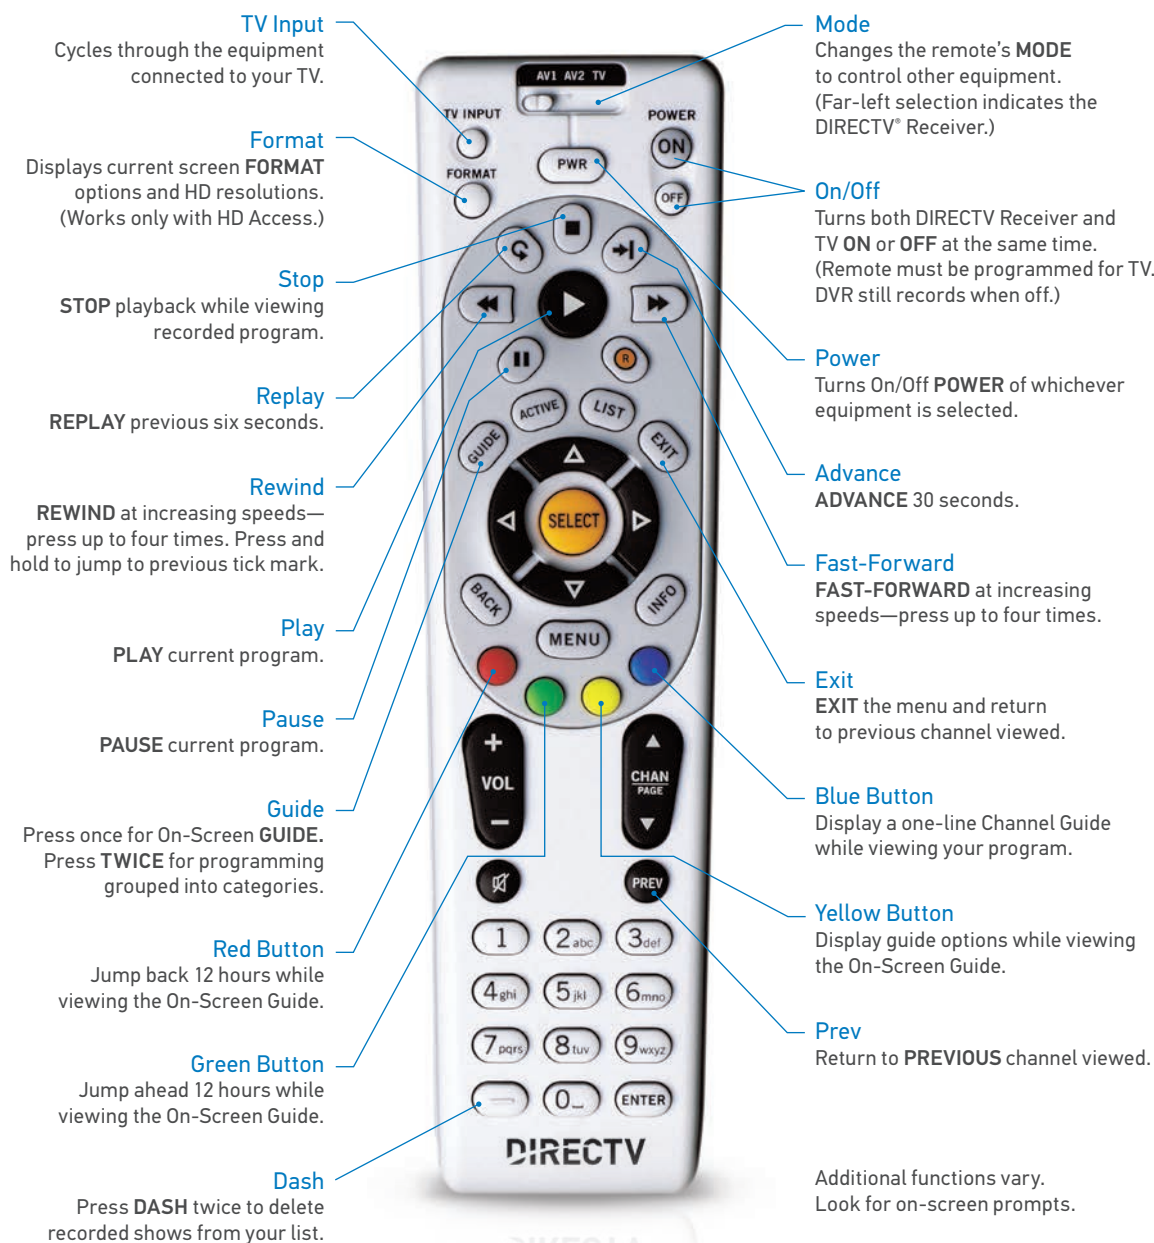

18 TROUBLESHOOTING

20 DIRECTV FOR BUSINESSSM REMOTE APP

Program Remote (RC73)

For use with the H44 on business accounts.

- > On the remote, press **MENU**.
- > Select **SETTINGS**, then **REMOTE CONTROL**.
- > Select **IR/RF SETUP**.
- > Press **SELECT** to highlight remote type.
- > Press the **DOWN ARROW** to highlight **RF**.
- > Press **SELECT**.
- > Select **CONTINUE**.

- > Once RF setup is complete, select **PROGRAM REMOTE** to program the remote to the TV.
- > Complete by following on-screen prompts.

Program Your Universal Remote:

Your new DIRECTV® Universal Remote can control your entire entertainment system—TVs, DVD players, VCRs and stereo systems.

For HD Receivers:

- Press the **MENU** button.
- Select **SETTINGS & HELP, SETTINGS, REMOTE CONTROL.**

Remote App:

Use the DIRECTV FOR BUSINESS™ Remote App to control all of your receivers from just one tablet!

One-Line On-Screen Guide

See what's coming up without missing what's on. View the One-Line On-Screen Guide while viewing your program on the full screen.

- › Press **ENTER** or the **BLUE** button on your remote.
- › Scroll through the Guide one line at a time.
- › Press **EXIT** to close the Guide.