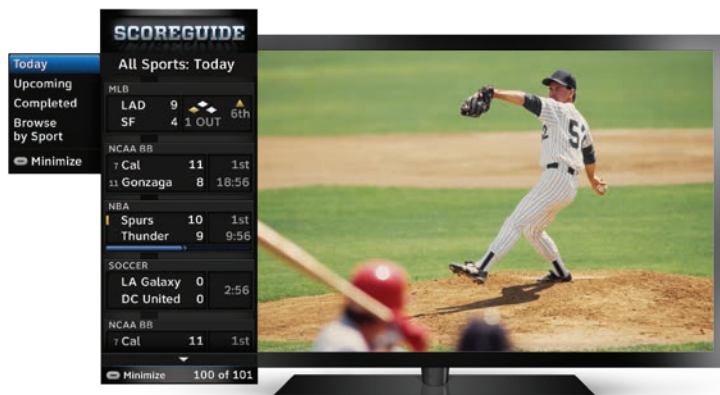

SPORTSMIX® Channel¹

Watch up to eight different sporting events, highlights and analysis from popular sports networks at the same time, all in HD!

- > Tune to **Ch. 205 SPORTSMIX®**.
- > Use the **ARROW** buttons to highlight a channel and to hear audio for that channel. Press **SELECT** to tune directly to that specific channel.

- > Press the **RED** button when watching any sports channel.

When a game is blacked out, set your receiver to automatically search for it on another channel. The GameSearch™ setting defaults to Off. To use this feature, change setting to On.