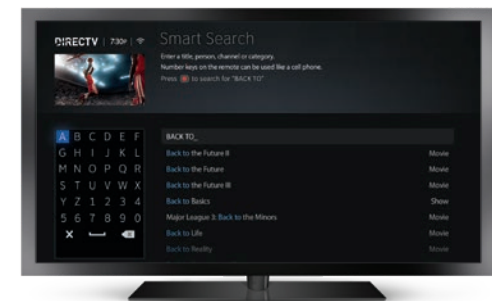

Need to limit or block programming? Press the **MENU** button and then select **SETTINGS**, and **PARENTAL** or **CONTENT CONTROLS**.