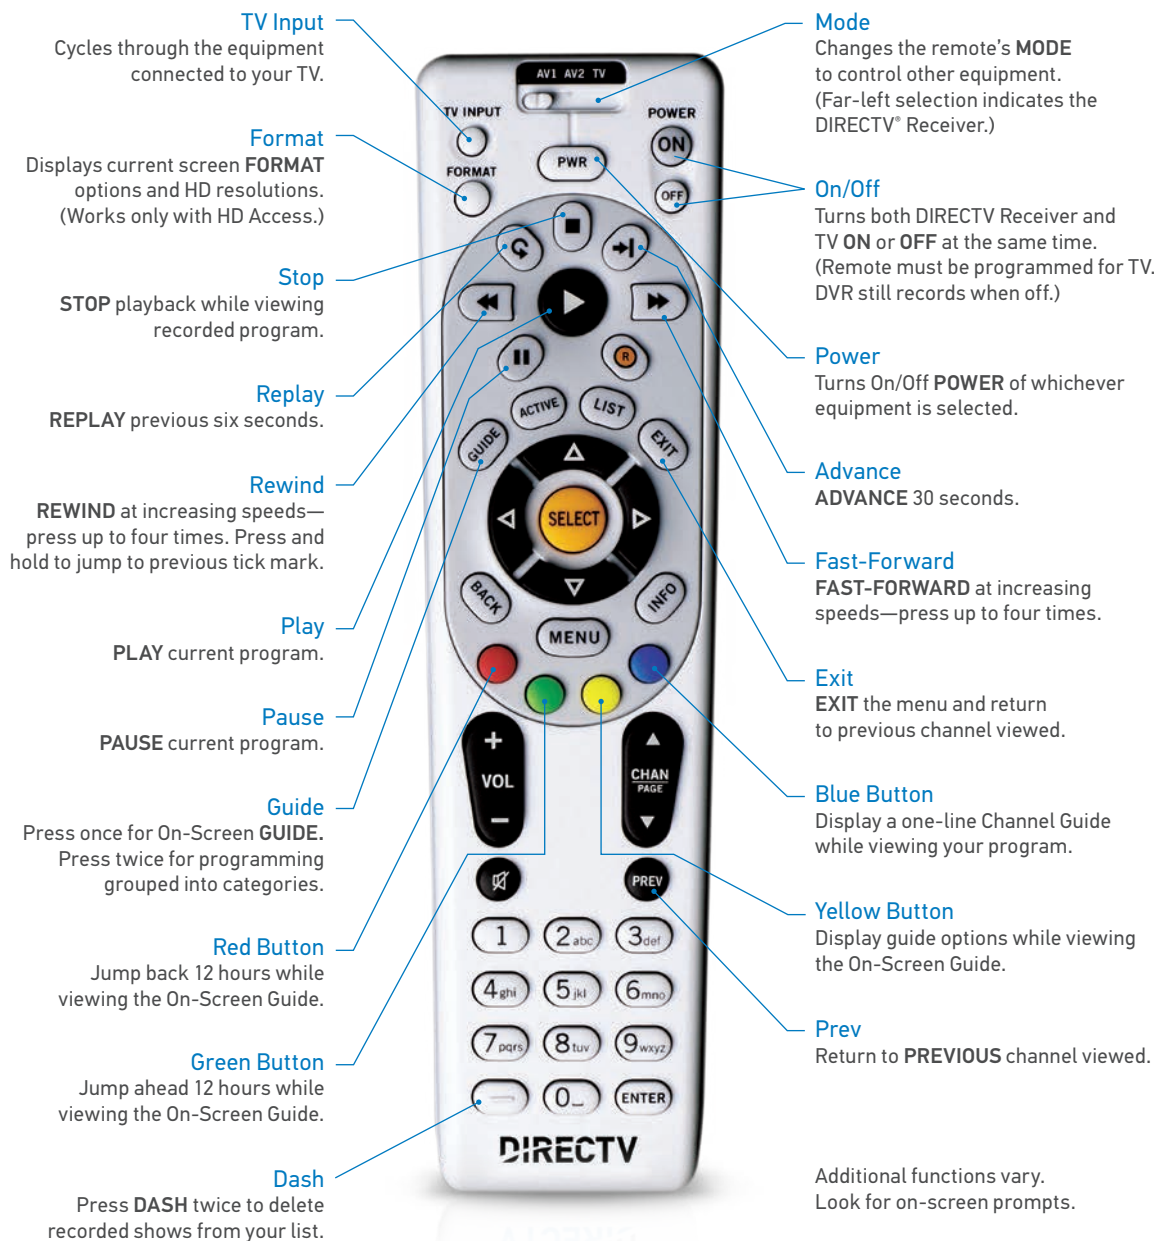

- > Once RF setup is complete, select **PROGRAM REMOTE** to program the remote to the TV.
- > Complete by following on-screen prompts.

Program Your Universal Remote:

Your new **DIRECTV®** Universal Remote can control your entire entertainment system—TVs, DVD players, VCRs and stereo systems.

One-Line On-Screen Guide

See what's coming up without missing what's on. View the One-Line On-Screen Guide while viewing your program on the full screen.

- > Press **ENTER** or the **BLUE** button on your remote.
- > Scroll through the Guide one line at a time.
- > Press **EXIT** to close the Guide.